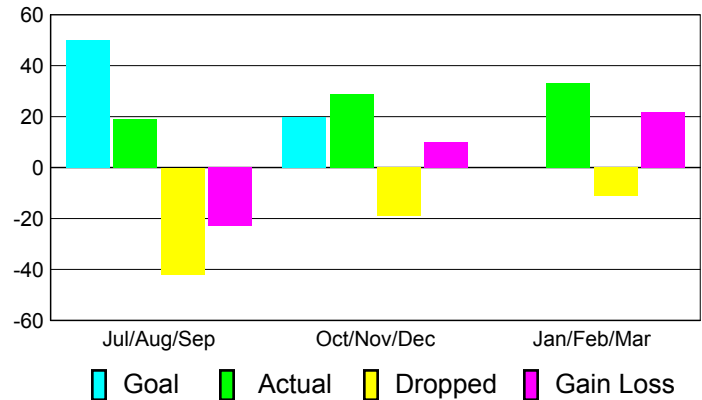

### YTD Status Quo Clubs 2010-2011

Status Quo Clubs Compared to Status Quo Members

## MEMBERSHIP

**Membership Results  
2010-2011**

**Membership  
2009-2010**

Month	Net Memb Goal	Actual New Memb	Actual Dropped Memb	Gain/Loss of Memb	Gain/Loss of Memb
Jul/Aug/Sep	50	19	-42	-23	-13
Oct/Nov/Dec	20	29	-19	10	25
Jan/Feb/Mar	0	33	-11	22	-8
<b>Totals</b>	<b>70</b>	<b>81</b>	<b>-72</b>	<b>9</b>	<b>4</b>

### Membership Results 2010-2011

Goal, New, Dropped, Gain/Loss

### Comparison of Membership Gain/Loss

Current Year Compared to the Previous Year