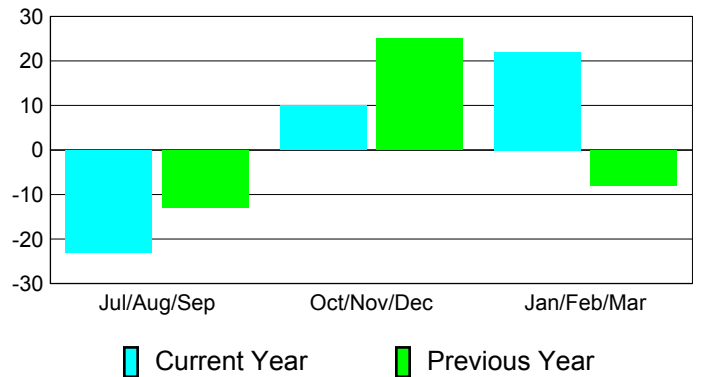

Gender Comparison 2010-2011

Jul/Aug/Sep

Oct/Nov/Dec

Jan/Feb/Mar

Male

Female