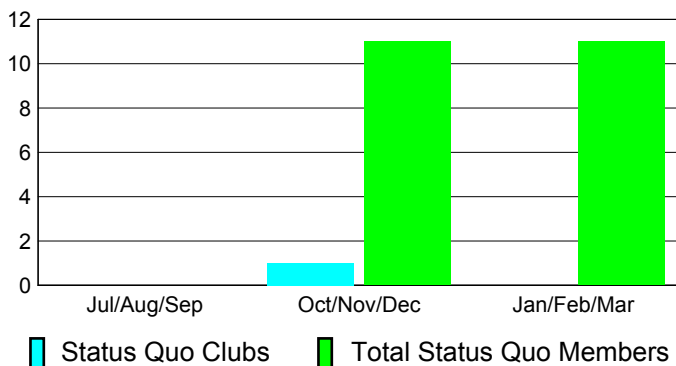

## CLUBS

**Club Results  
2010-2011**

**Clubs  
2009-2010**

Month	New Club Goal	Actual New Clubs	Actual Dropped Clubs	Gain/Loss of Clubs	Gain/Loss of Clubs
Jul/Aug/Sep	1	0	-1	-1	0
Oct/Nov/Dec	0	0	0	0	0
Jan/Feb/Mar	0	1	0	1	0
<b>Totals</b>	<b>1</b>	<b>1</b>	<b>-1</b>	<b>0</b>	<b>0</b>

### Club Results 2010-2011

Goal, New, Dropped, Gain/Loss

### Comparison of Club Gain/Loss

Current Year Compared to the Previous Year

### YTD Status Quo Clubs 2010-2011

Status Quo Clubs Compared to Status Quo Members