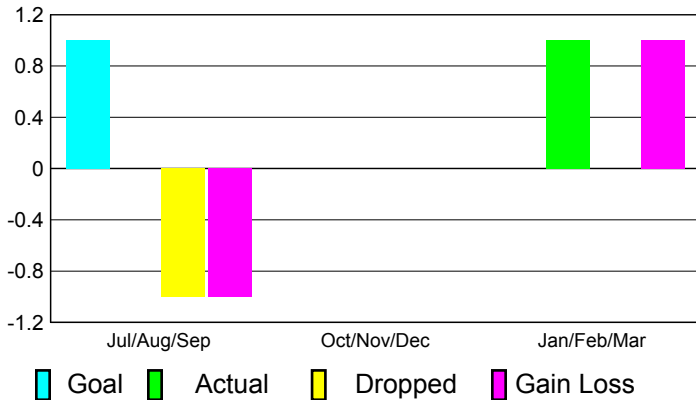

## CLUBS

**Club Results  
2010-2011**

**Clubs  
2009-2010**

Month	New Club Goal	Actual New Clubs	Actual Dropped Clubs	Gain/Loss of Clubs	Gain/Loss of Clubs
Jul/Aug/Sep	1	0	-1	-1	0
Oct/Nov/Dec	0	0	0	0	0
Jan/Feb/Mar	0	1	0	1	0
<b>Totals</b>	<b>1</b>	<b>1</b>	<b>-1</b>	<b>0</b>	<b>0</b>

### Club Results 2010-2011

Goal, New, Dropped, Gain/Loss

### Comparison of Club Gain/Loss

Current Year Compared to the Previous Year